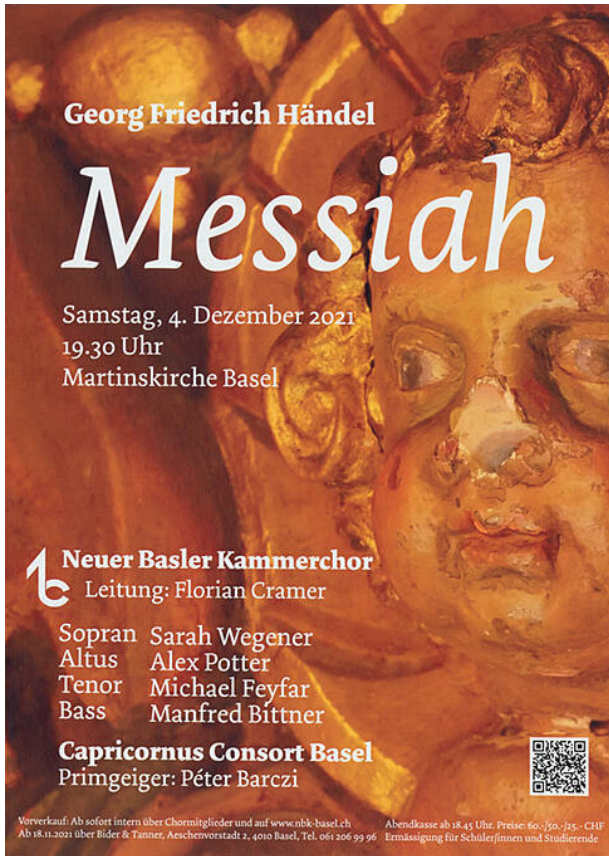

Basic Detail Report - Basel Poster Collection

Messiah, Georg Friedrich Händel, Neuer Basler Kammerchor, Martinskirche Basel

Primary Maker

Neuer Basler Kammerchor, Basel

Date

[2022]

Medium

Digitaldruck