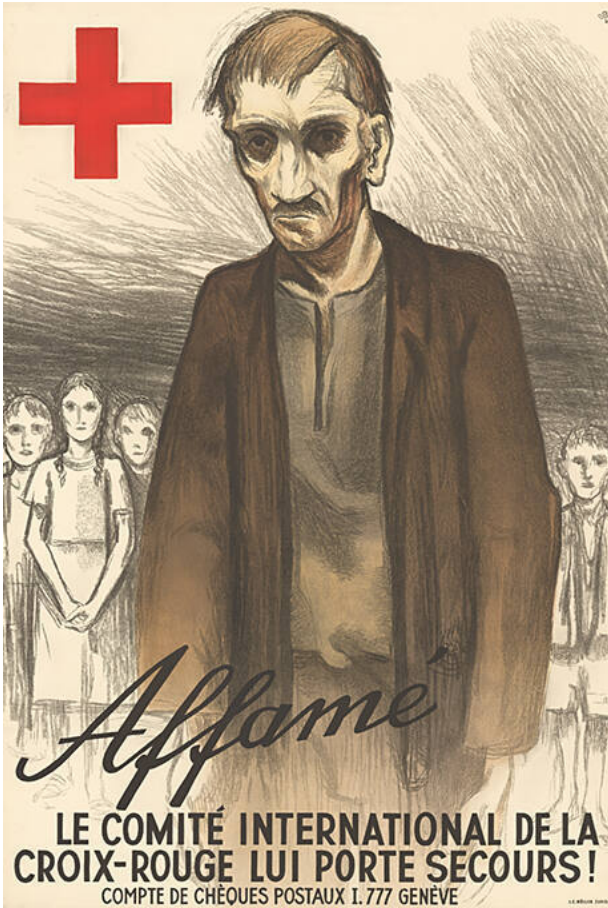

Basic Detail Report - Basel Poster Collection

Affamé, Le Comité International de la Croix-Rouge lui porte secours!

Primary Maker

Otto Baumberger

Date

[1943]

Medium

Lithografie

Dimensions

128 × 86 cm

Object number

CH-000957-X:7189a

Terms

Rotes Kreuz, international