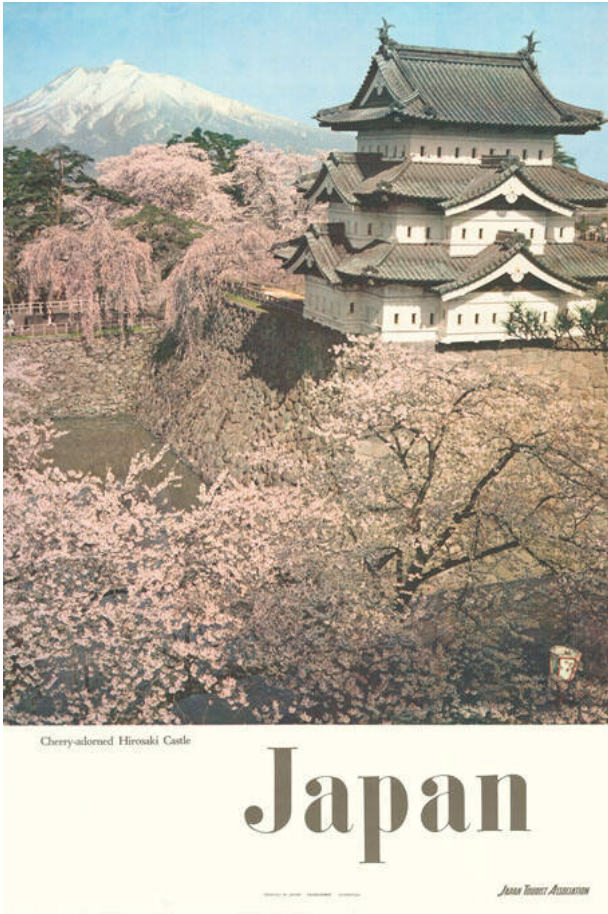

Basic Detail Report - Basel Poster Collection

Japan, Cherry-adorned Hiroaki Castle

Primary Maker

Japan Tourist Association, Tokio

Date

[ca. 1960]

Medium

Offsetdruck