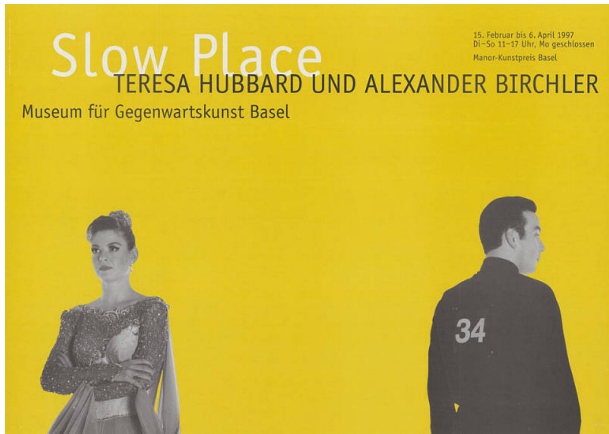

Basic Detail Report - Basel Poster Collection

Slow Place, Teresa Hubbard und Alexander Birchler.
Museum für Gegenwartskunst, Basel

Primary Maker

Vista Point GmbH, Basel

Date

[1997]

Medium

Offsetdruck

Dimensions

59.4 × 84 cm

Object number

CH-000957-X:66031

Terms

Museum f. Gegenwartskunst, MGK, BS