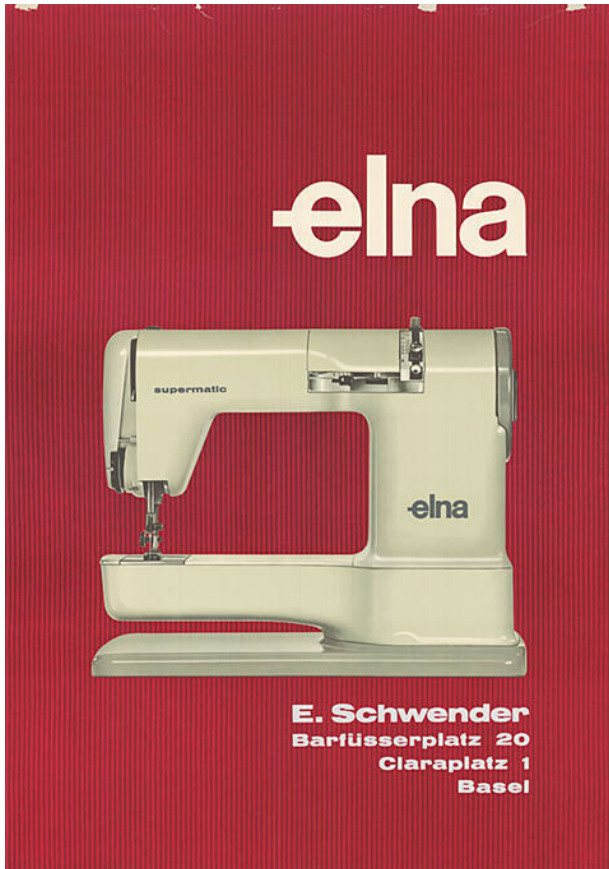

Basic Detail Report - Basel Poster Collection

Elna, E. Schwender, Basel

Primary Maker

Elna International Corp. S.A., Meyrin

Date

[ca. 1965]

Medium

Offsetdruck, Siebdruck

Dimensions

128 × 90.5 cm

Object number

CH-000957-X:17980

Terms

Nähmaschinen