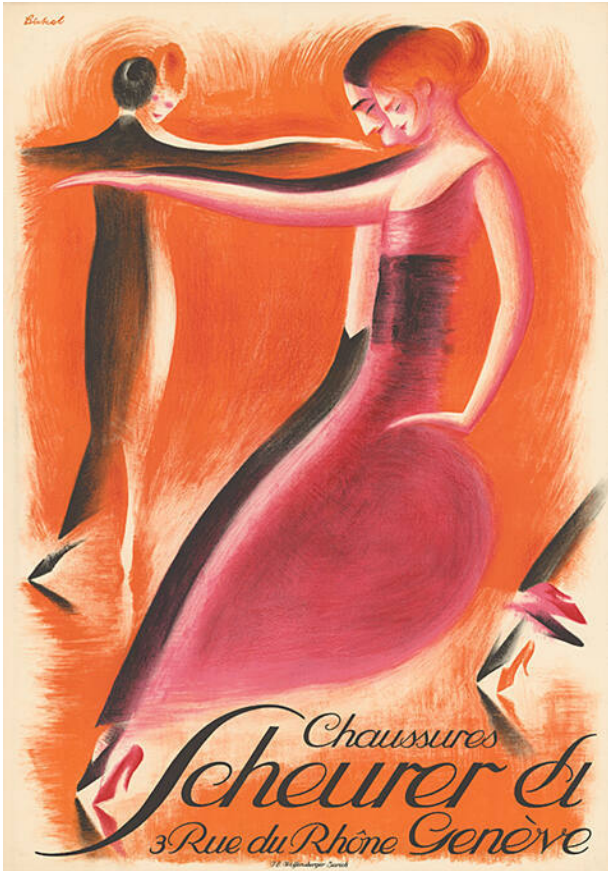

Basic Detail Report - Basel Poster Collection

Chaussures Scheurer SA, 3 Rue du Rhône, Genève

Primary Maker

Karl Bickel

Date

[1920]

Medium

Lithografie

Dimensions

128 × 90.5 cm

Object number

CH-000957-X:11626

Terms

Schuhgeschäfte, Bally