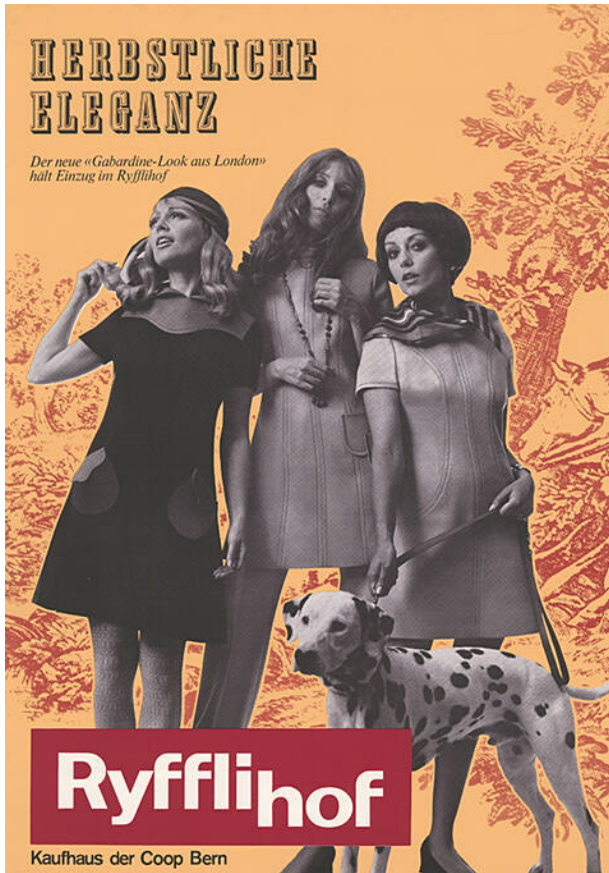

Basic Detail Report - Basel Poster Collection

Herbstliche Eleganz, Ryfflihof

Primary Maker

Coop Bern

Date

[1969]

Medium

Siebdruck

Dimensions

128 × 90.5 cm

Object number

CH-000957-X:17574

Terms

Coop Bern