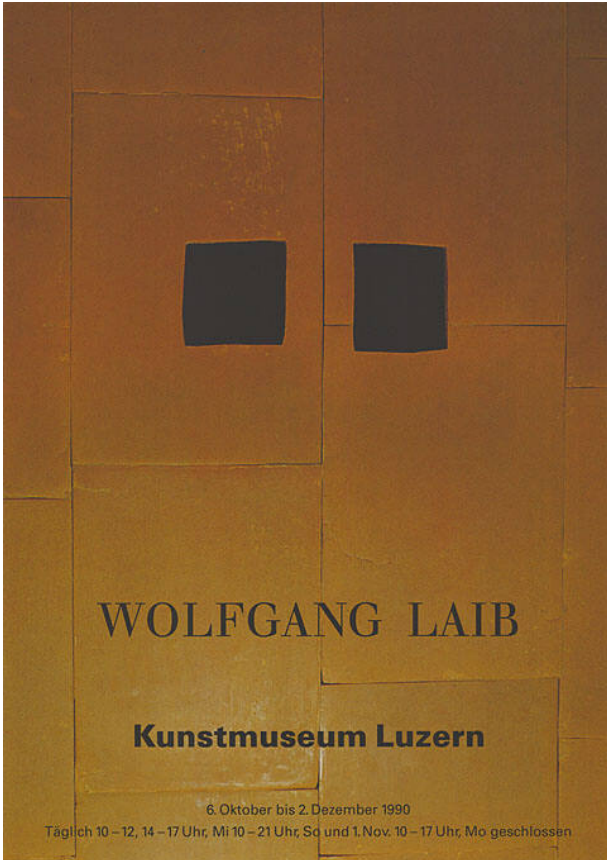

Basic Detail Report - Basel Poster Collection

Wolfgang Laib, Kunstmuseum Luzern

Primary Maker

Kunstmuseum Luzern

Date

[1990]

Medium

Offsetdruck

Dimensions

84.1 × 59.4 cm

Object number

CH-000957-X:72532

Terms

Kunstmuseum LU