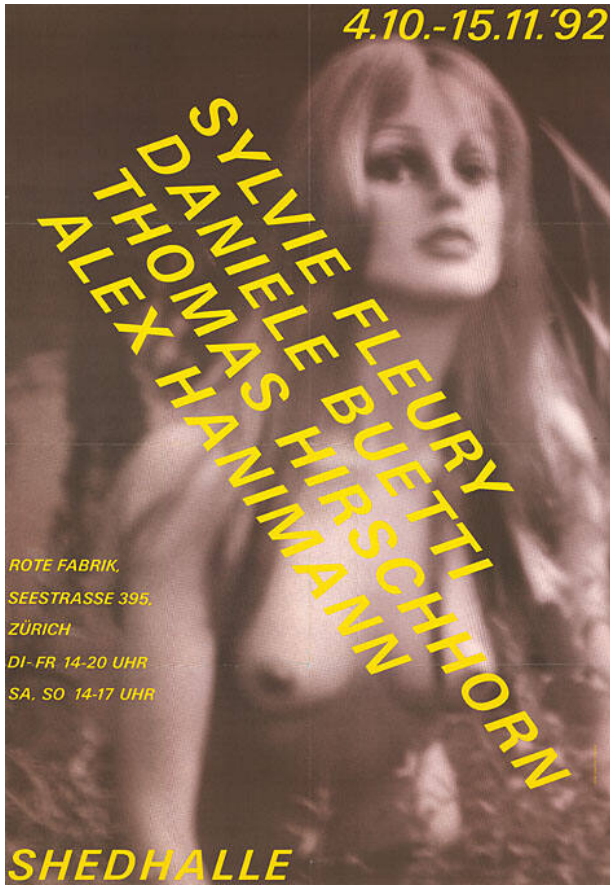

# Basic Detail Report - Basel Poster Collection

---

Sylvie Fleury, Daniele Buetti, Thomas Hirschhorn, Alex Hanimann, Shedhalle

**Primary Maker**

Dave Mink

**Date**

[1992]

**Medium**

Offsetdruck

**Dimensions**

99 × 68.5 cm

**Object number**

CH-000957-X:67229

**Terms**

Shedhalle ZH