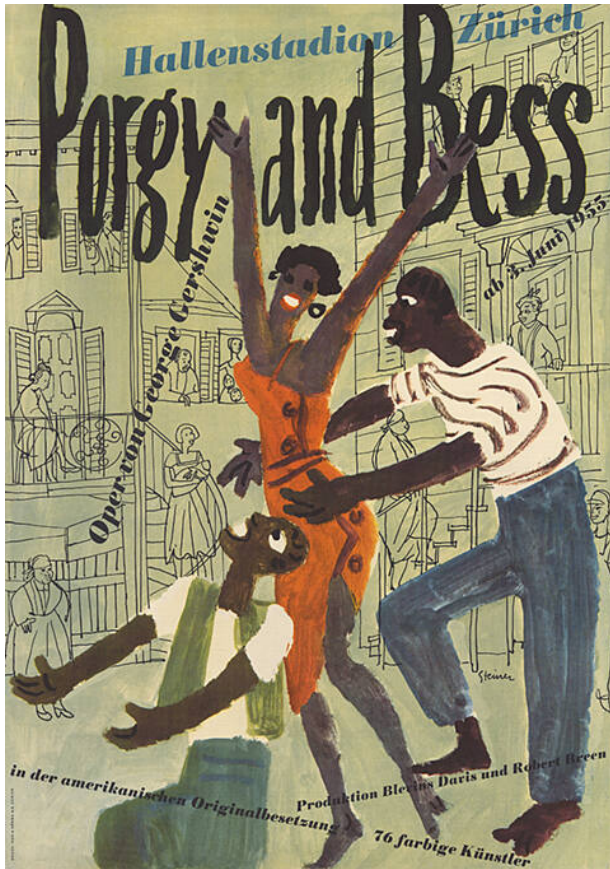

Basic Detail Report - Basel Poster Collection

Porgy and Bess, George Gershwin, Hallenstadion, Zürich

Primary Maker

Heiri Steiner

Date

[1955]

Medium

Offsetdruck

Dimensions

128 × 90.5 cm

Object number

CH-000957-X:9255

Terms

Musicals, Bühne: Diverse Häuser ZH