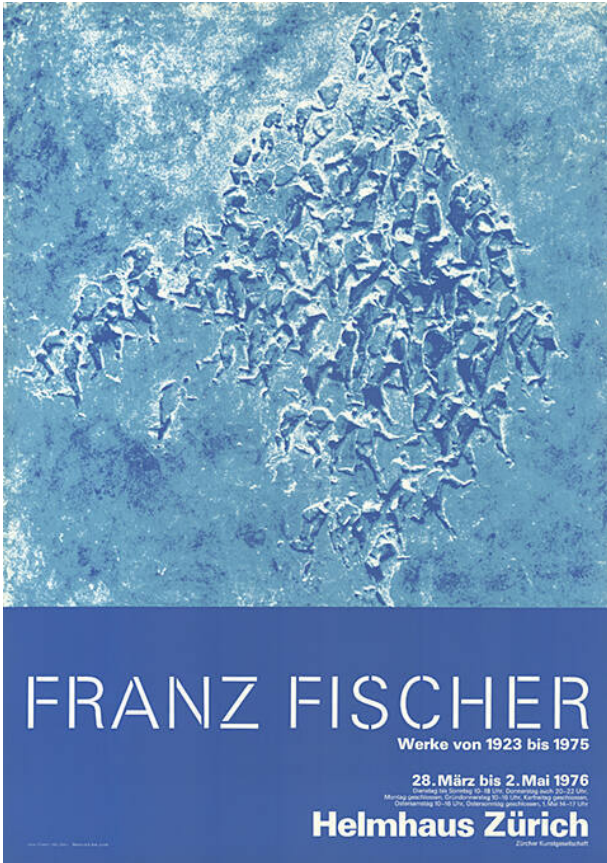

Basic Detail Report - Basel Poster Collection

Franz Fischer, Helmhaus Zürich

Primary Maker

Walter Diethelm

Date

[1976]

Medium

Siebdruck

Dimensions

128 × 90.5 cm

Object number

CH-000957-X:2700

Terms

Helmhaus ZH