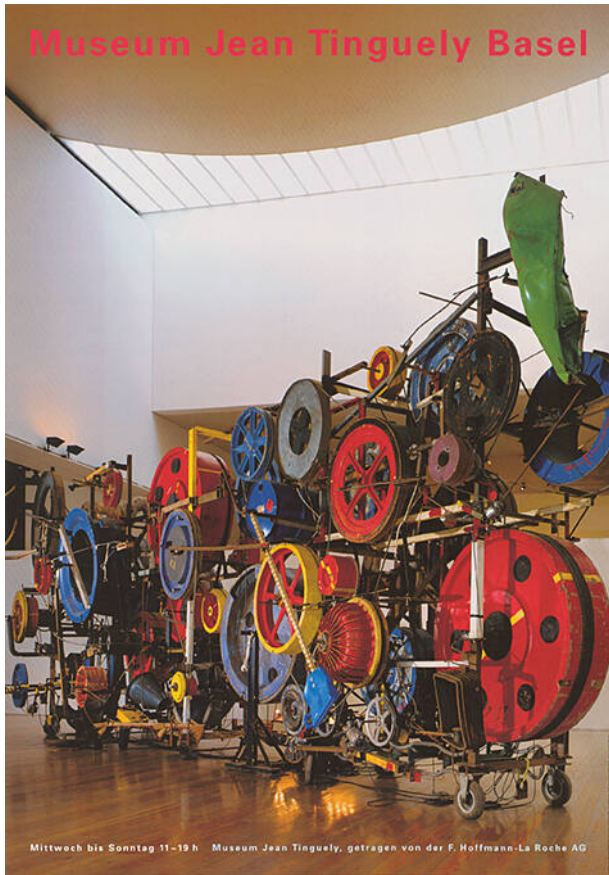

Basic Detail Report - Basel Poster Collection

Museum Jean Tinguely Basel

Primary Maker

Anne Hoffmann

Date

[2000]

Medium

Siebdruck

Dimensions

100 × 70 cm

Object number

CH-000957-X:53883

Terms

Tinguely Museum BS