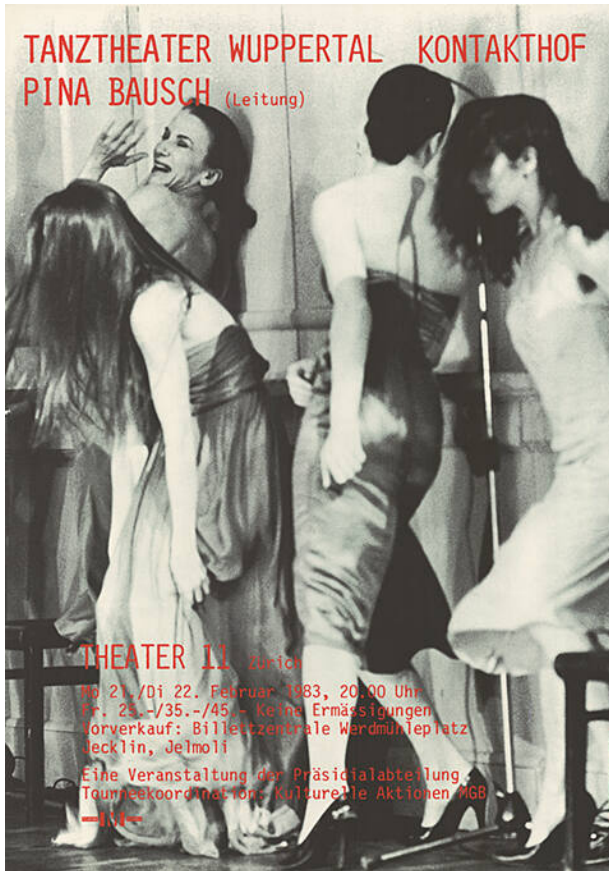

Basic Detail Report - Basel Poster Collection

Tanztheater Wuppertal, Pina Bausch, Kontakthof, Theater
11

Primary Maker

Marcel Rohr

Date

[1983]

Medium

Siebdruck

Dimensions

128 × 90.5 cm

Object number

CH-000957-X:3452

Terms

Theater 11 ZH, Bühne: Tournées u.ä., Ballett