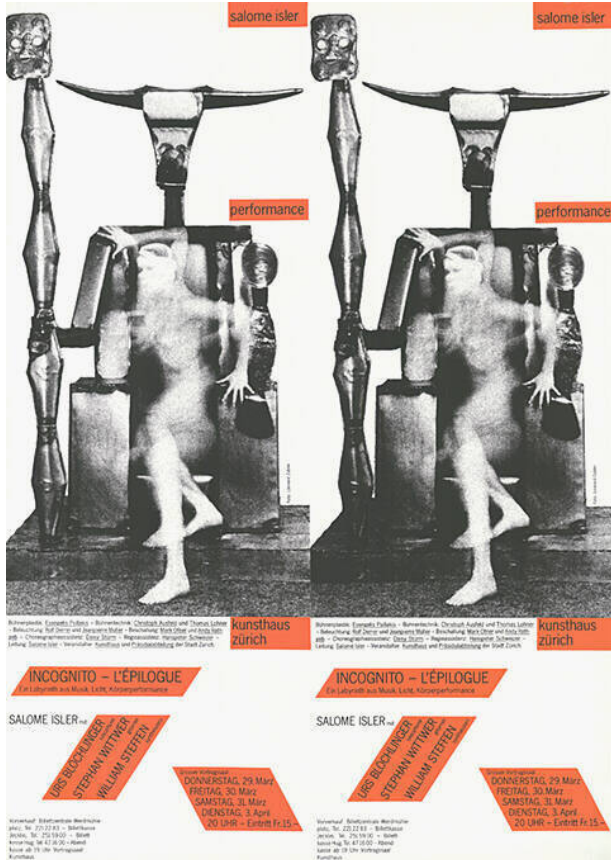

Basic Detail Report - Basel Poster Collection

Salome Isler, Performance, Kunsthhaus Zürich

Primary Maker

Leonard Zubler

Date

[1984]

Medium

Siebdruck

Dimensions

128 × 90.5 cm

Object number

CH-000957-X:19590

Terms

Kunsthhaus ZH