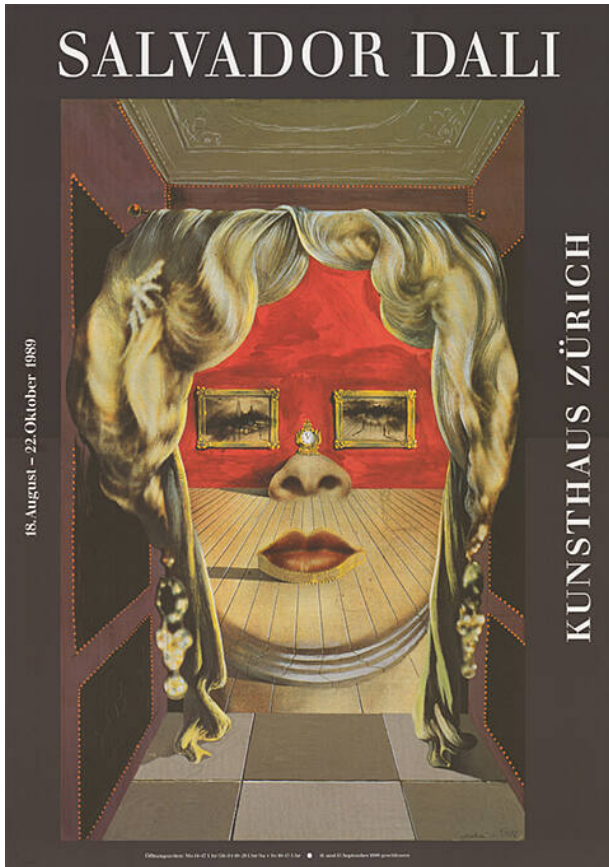

Basic Detail Report - Basel Poster Collection

Salvador Dalí, Kunsthhaus Zürich

Primary Maker

Kunsthhaus Zürich

Date

[1989]

Medium

Offsetdruck

Dimensions

128 × 90.5 cm

Object number

CH-000957-X:12753

Terms

Kunsthhaus ZH