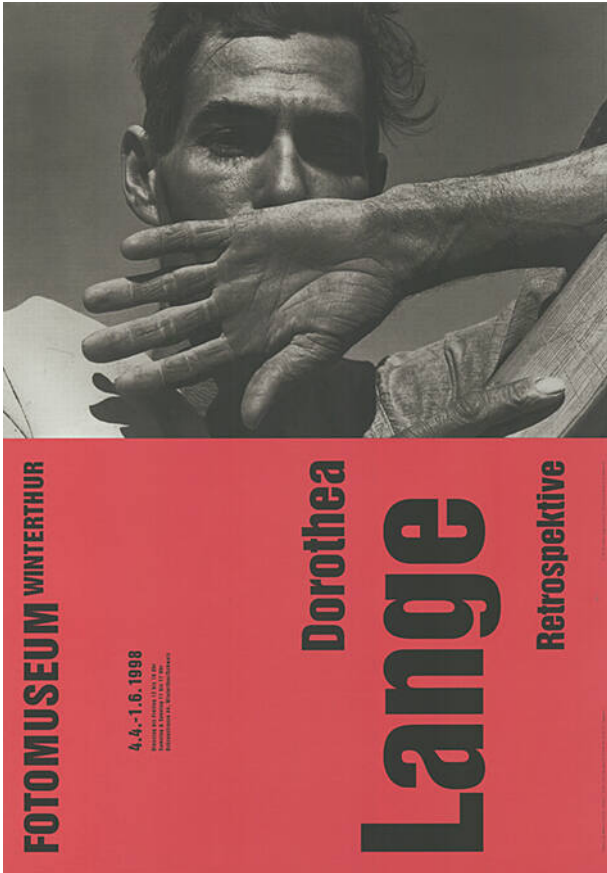

Basic Detail Report - Basel Poster Collection

Dorothea Lange, Retrospektive, Fotomuseum Winterthur

Primary Maker

Robert & Durrer, Zürich

Date

[1998]

Medium

Siebdruck

Dimensions

128 × 89.5 cm

Object number

CH-000957-X:38747

Terms

Fotomuseum / Stiftung WIN