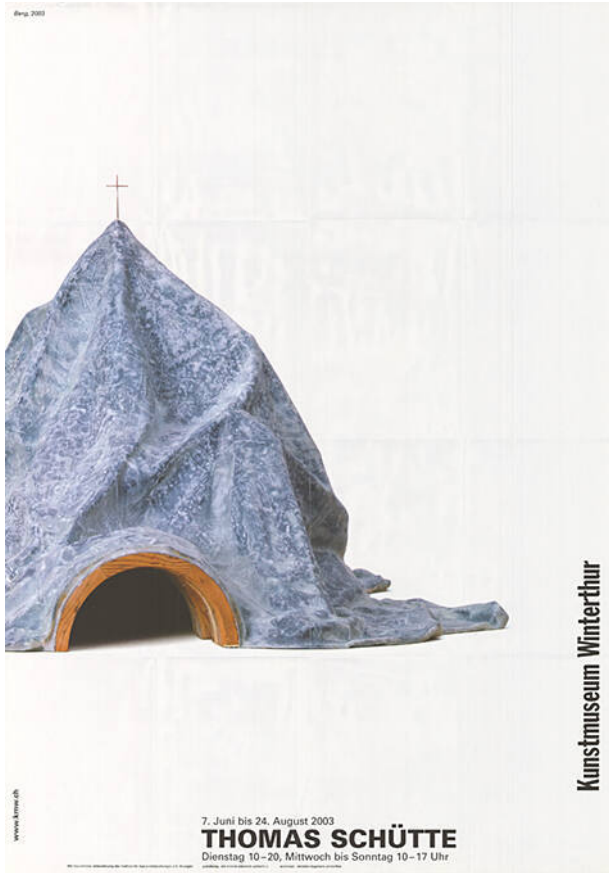

# Basic Detail Report - Basel Poster Collection

---

**Thomas Schütte, Kunstmuseum Winterthur**

**Primary Maker**

Marcel Odermatt

**Date**

[2003]

**Medium**

Siebdruck

**Dimensions**

128 × 90.5 cm

**Object number**

CH-000957-X:44954

**Terms**

Kunstmuseum Winterthur