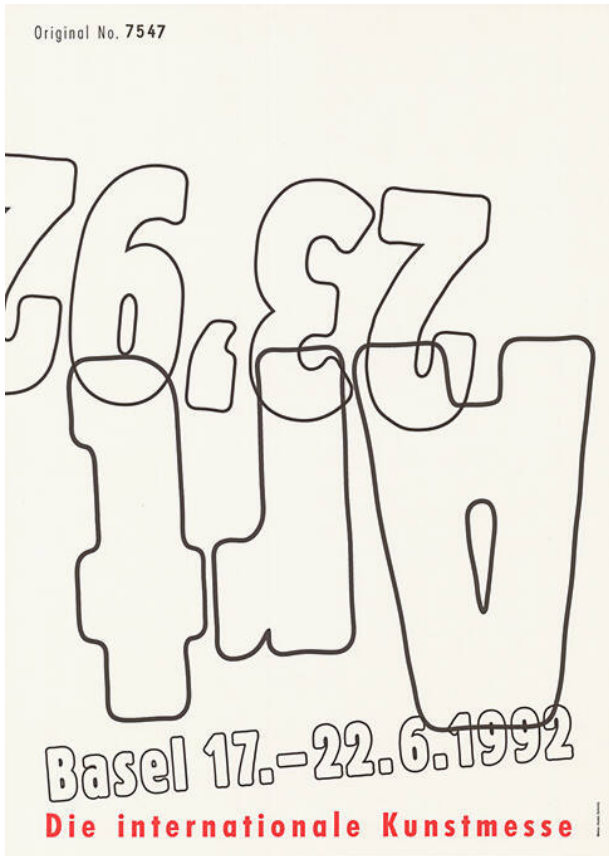

Basic Detail Report - Basel Poster Collection

Art 23'92

Primary Maker

Weber, Hodel, Schmid, Werbeagentur AG, Arlesheim /
Basel / Zürich

Date

[1992]

Medium

Offsetdruck

Dimensions

59 × 42 cm

Object number

CH-000957-X:26895a

Terms

Art Basel / Liste / Print