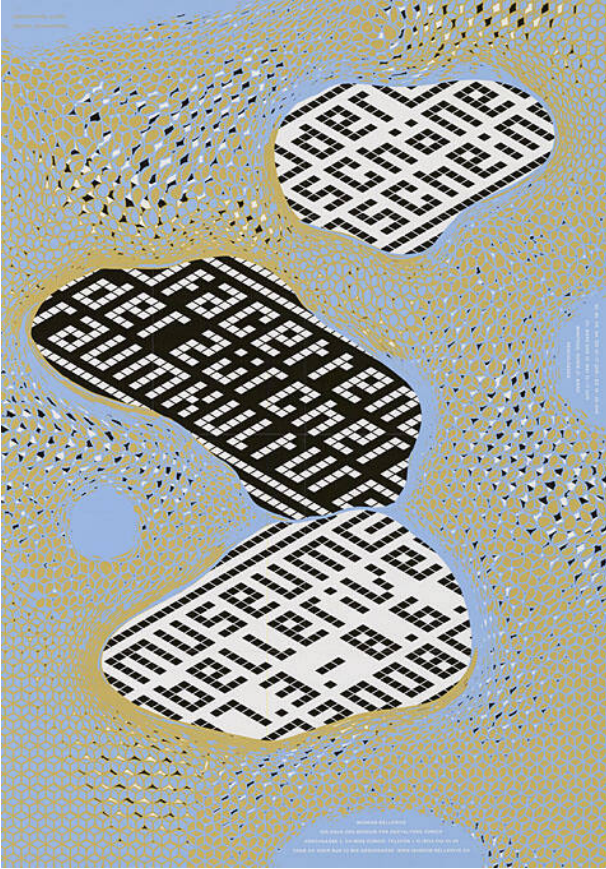

Basic Detail Report - Basel Poster Collection

**Der schöne Schein, Facetten der Zürcher Raumkultur,
Museum Bellerive Zürich**

Primary Maker

Ralph Schraivogel

Date

[2008]

Medium

Siebdruck

Dimensions

128 × 89.5 cm

Object number

CH-000957-X:60944

Terms

Bellerive ZH