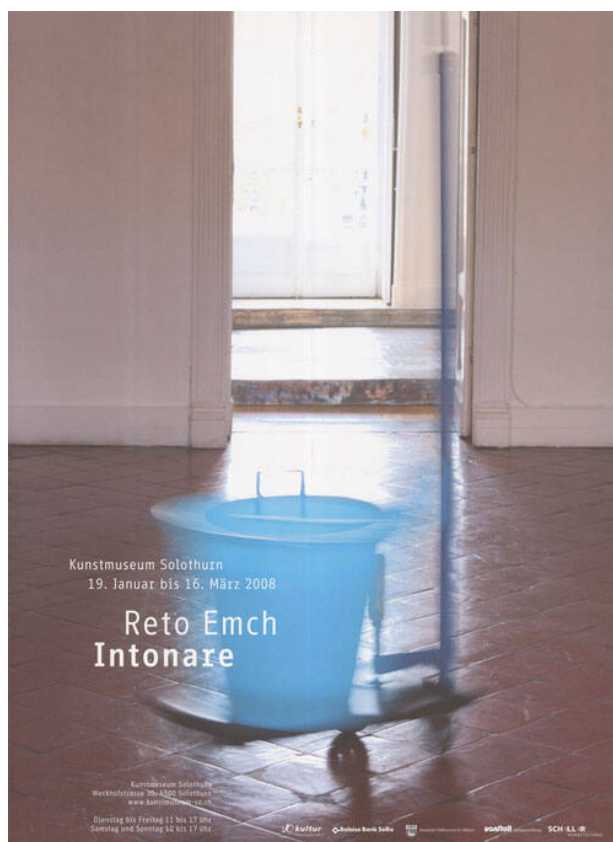

# Basic Detail Report - Basel Poster Collection

---

**Reto Emch, Intonare, Kunstmuseum Solothurn**

**Primary Maker**

Kunstmuseum Solothurn

**Date**

[2008]

**Medium**

Offsetdruck

**Dimensions**

66 × 48 cm

**Object number**

CH-000957-X:75193

**Terms**

Kunstmuseum Solothurn