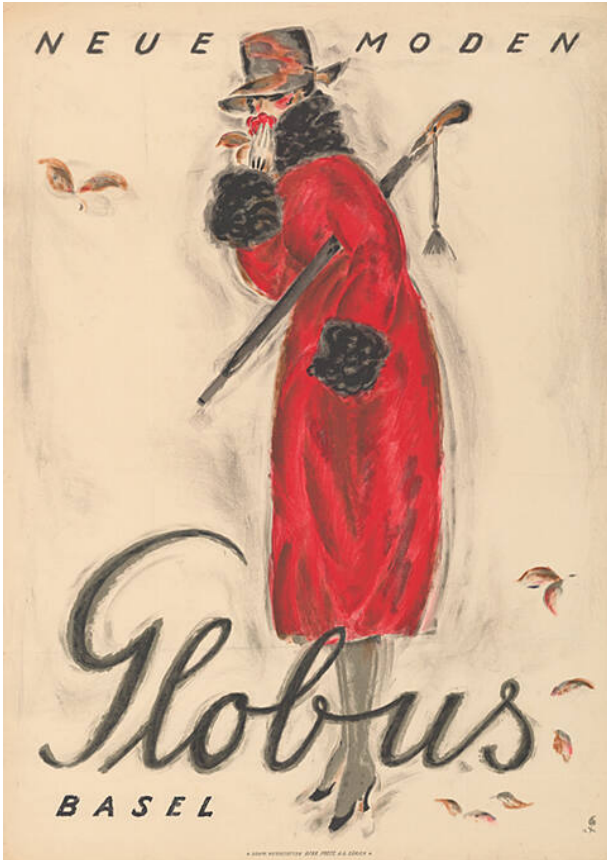

# Basic Detail Report - Basel Poster Collection

---

**Neue Moden, Globus Basel**

**Primary Maker**

Hugo Laubi

**Date**

[1918]

**Medium**

Lithografie

**Dimensions**

128 × 90.5 cm

**Object number**

CH-000957-X:16434

**Terms**

Globus