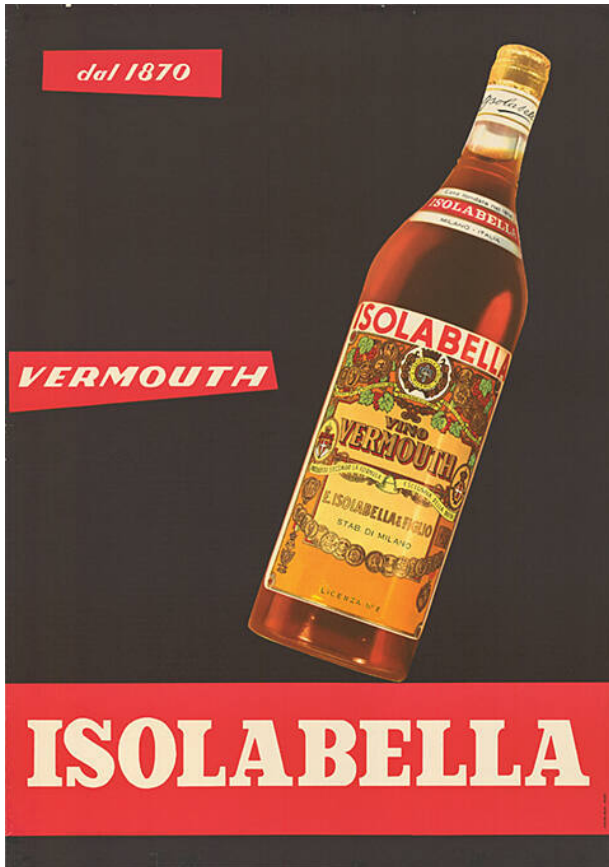

Basic Detail Report - Basel Poster Collection

Isolabella, Vermouth, dal 1870

Primary Maker

Isolabella della Croce, Loazzolo

Date

[1958]

Medium

Offsetdruck

Dimensions

128 × 90.5 cm

Object number

CH-000957-X:12377

Terms

Aperitifs / Bitter