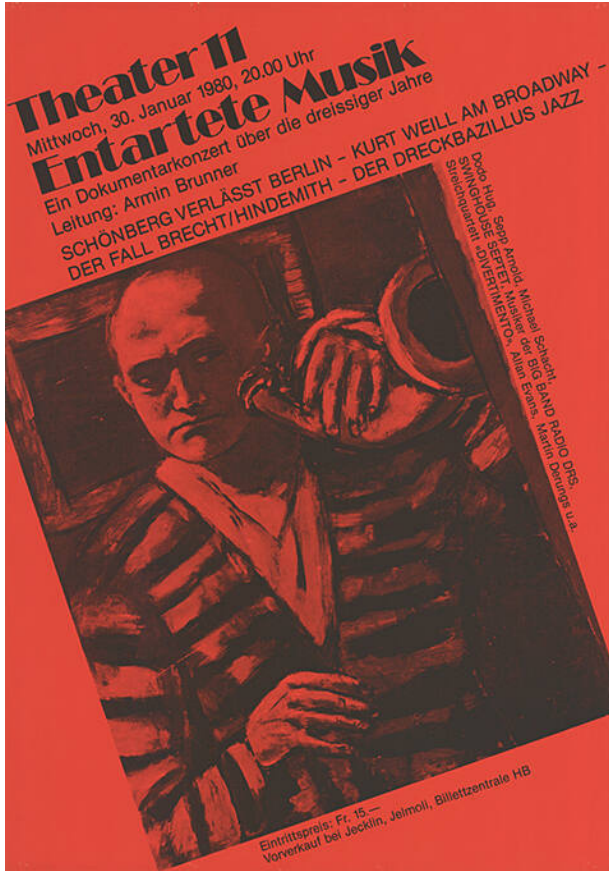

Basic Detail Report - Basel Poster Collection

Entartete Musik, Theater 11

Primary Maker

Heiner Jenny

Date

[1980]

Medium

Siebdruck

Dimensions

128 × 90.5 cm

Object number

CH-000957-X:3689

Terms

Musik: Div. Orte ZH