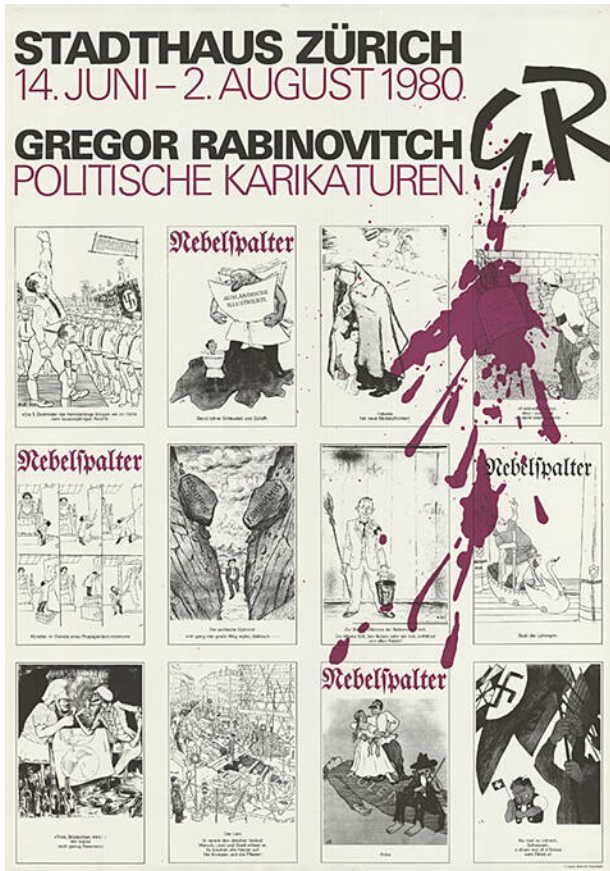

Basic Detail Report - Basel Poster Collection

Gregor Rabinovitch, Politische Karikaturen, Stadthaus
Zürich

Primary Maker

Isa Hesse-Rabinovich

Date

[1980]

Medium

Offsetdruck

Dimensions

128 × 90.5 cm

Object number

CH-000957-X:8424

Terms

Stadthaus ZH