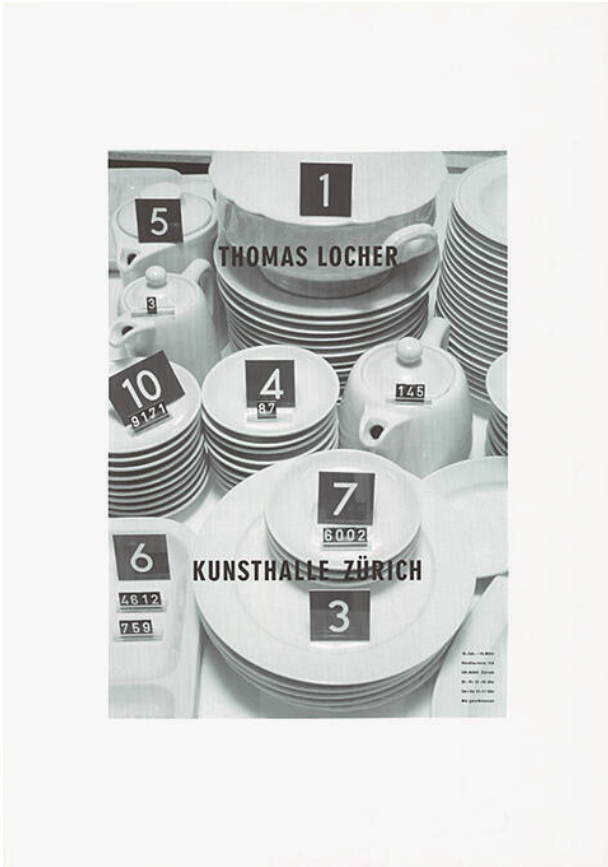

Basic Detail Report - Basel Poster Collection

Thomas Locher, Kunsthalle Zürich

Primary Maker

Kunsthalle Zürich

Date

[1993]

Medium

Siebdruck

Dimensions

128 × 90.5 cm

Object number

CH-000957-X:29625

Terms

Kunsthalle ZH