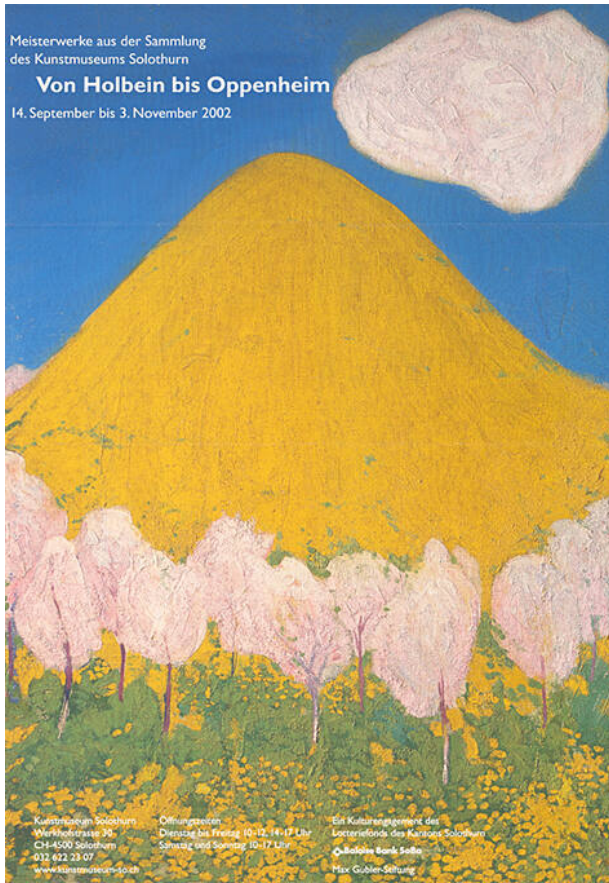

Basic Detail Report - Basel Poster Collection

Von Holbein bis Oppenheim, Kunstmuseum Solothurn

Primary Maker

Cuno Amiet

Date

[2002]

Medium

Offsetdruck

Dimensions

128 × 90.5 cm

Object number

CH-000957-X:42585

Terms

Kunstmuseum Solothurn