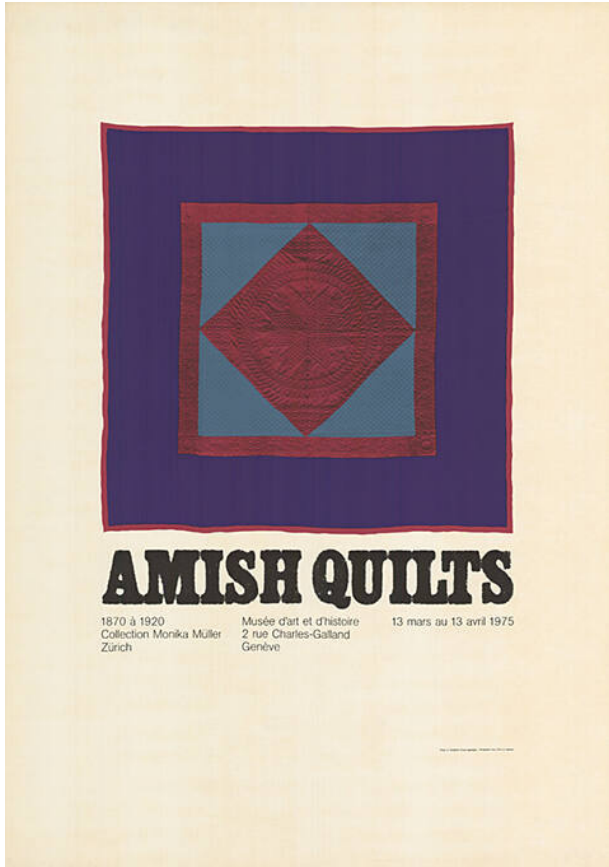

Basic Detail Report - Basel Poster Collection

Amish Quilts, Musée d'art et d'histoire, Genève

Primary Maker

Roger Pfund

Date

[1975]

Medium

Siebdruck