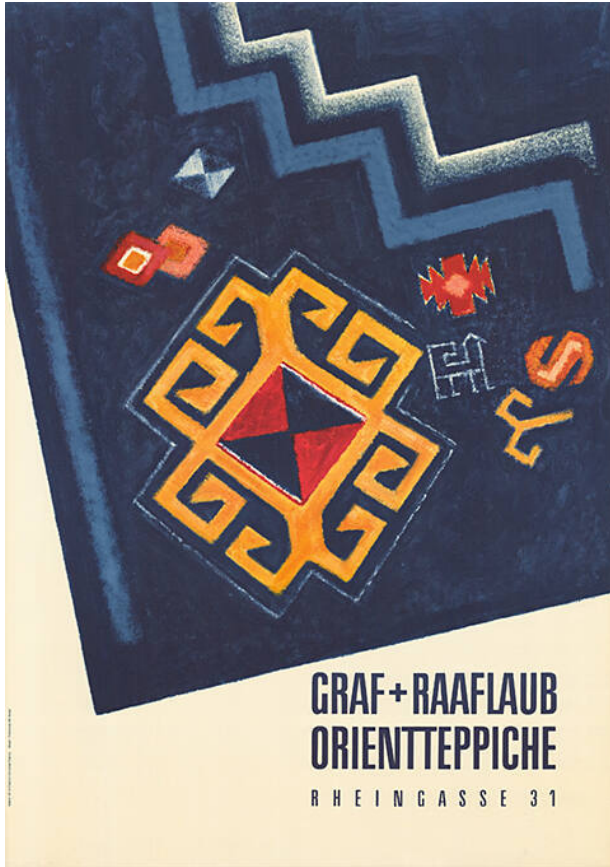

Basic Detail Report - Basel Poster Collection

Graf + Raflaub Orientteppiche

Primary Maker

Atelier Walter + Annelies Fischer, Basel

Date

[1964]

Medium

Offsetdruck

Dimensions

128 × 90.5 cm

Object number

CH-000957-X:6537

Terms

Teppiche